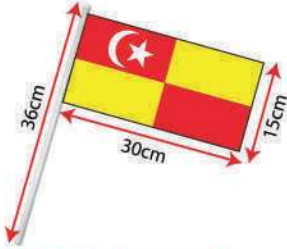

HAND HOLD FLAG WITH STICK (L)

- Set of 20's
- Saiz pemegang : (H)36cm
- Saiz bendera : (L)30 x (H)15cm

ND-0090
 RM 9.00/set (WM)
 RM 9.90/set (EM)

HAND HOLD FLAG HIBISCUS BATIK (L)

- Set of 10's
- Saiz pemegang : (H) 36cm
- Saiz bendera : (L)30 x (H) 15cm

HANDHOLD FLAG WITH STICK (ALL STATES)

RM 2.00/set (WM)
RM 2.20/set (EM)

- 14 negeri
- Saiz pemegang : (H)36cm
- Saiz bendera : (H)15 x (W)30cm
- Material : Polyester

MSIA-1038
WILAYAH PERSEKUTUAN

MSIA-1037
SELANGOR