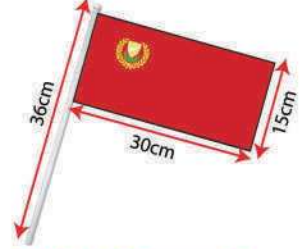

MSIA-1030
MELAKA