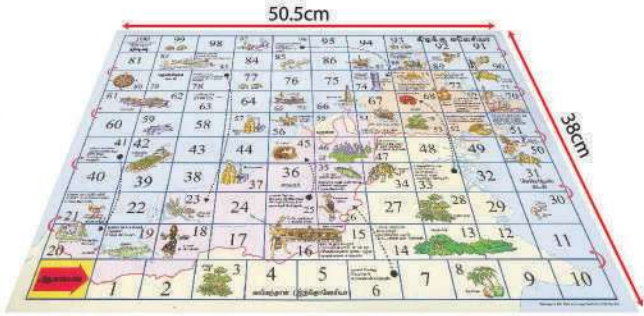

Berhenti di Pulau Tioman turun 1 petak