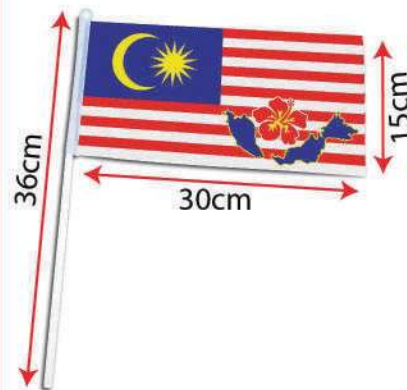

- 1 unit
- Saiz : (H)92 x (L)61cm
- Permukaan Kalis Air
- Dipasang pada papan chipboard
- 100% premium kualiti

FG-0055
 RM 54.00/set (WM)
 RM 59.40/set (EM)

MALAYSIA GIANT HAND HOLD FLAG

- Set of 12's
- Saiz pemegang : (H)60cm
- Saiz bendera : (L)60 x (H)30cm
- Handle : Plastic

FG-0056
 RM 57.60/set (WM)
 RM 63.40/set (EM)

MALAYSIA HAND HOLD FLAG 30x60 (VIP)

- Set of 12's
- Saiz pemegang : (H)60cm
- Saiz bendera : (L)60 x (H)30cm
- Handle : Wooden

ND-0085
 RM 10.80/set (WM)
 RM 11.90/set (EM)

HAND HOLD FLAG WITH MALAYSIA MAP

- Set of 12's
- Saiz pemegang : (H)36cm
- Saiz bendera : (L)30 x (H)15cm

PSPS-0193
 RM 9.60/set (WM)
 RM 10.60/set (EM)

HAND HOLD FLAG WITH STICK (S)

- Set of 12's
- Saiz pemegang : (H)23cm
- Saiz bendera : (L)15.5 x (H)8cm