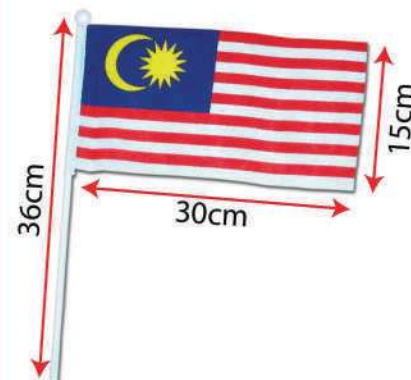

HAND HOLD FLAG WITH MALAYSIA MAP

- Set of 12's
- Saiz pemegang : (H)36cm
- Saiz bendera : (L)30 x (H)15cm

PSPS-0193
 RM 9.60/set (WM)
 RM 10.60/set (EM)

HAND HOLD FLAG WITH STICK (S)

- Set of 12's
- Saiz pemegang : (H)23cm
- Saiz bendera : (L)15.5 x (H)8cm

FG-1114
 RM 15.00/set (WM)
 RM 16.50/set (EM)

HANDHOLD FLAG WITH STICK MALAYSIA (M)

- Set of 20's
- Saiz pemegang : (H)29.5cm
- Saiz bendera : (L)21 x (H)14cm

P-SPS-0194
 RM 20.00/set (WM)
 RM 22.00/set (EM)

HAND HOLD FLAG WITH STICK (L)

- Set of 20's
- Saiz pemegang : (H)36cm
- Saiz bendera : (L)30 x (H)15cm

ND-0090
 RM 9.00/set (WM)
 RM 9.90/set (EM)

HAND HOLD FLAG HIBISCUS BATIK (L)

- Set of 10's
- Saiz pemegang : (H) 36cm
- Saiz bendera : (L)30 x (H) 15cm

HANDHOLD FLAG WITH STICK (ALL STATES)

RM 2.00/set (WM)
RM 2.20/set (EM)

- 14 negeri
- Saiz pemegang : (H)36cm
- Saiz bendera : (H)15 x (W)30cm
- Material : Polyester

MSIA-1038
WILAYAH PERSEKUTUAN

MSIA-1037
SELANGOR