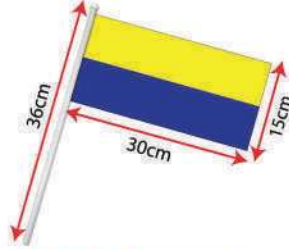

MSIA-1029
N. SEMBILAN