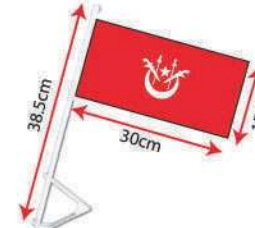

**MSIA-1047
KELANTAN**