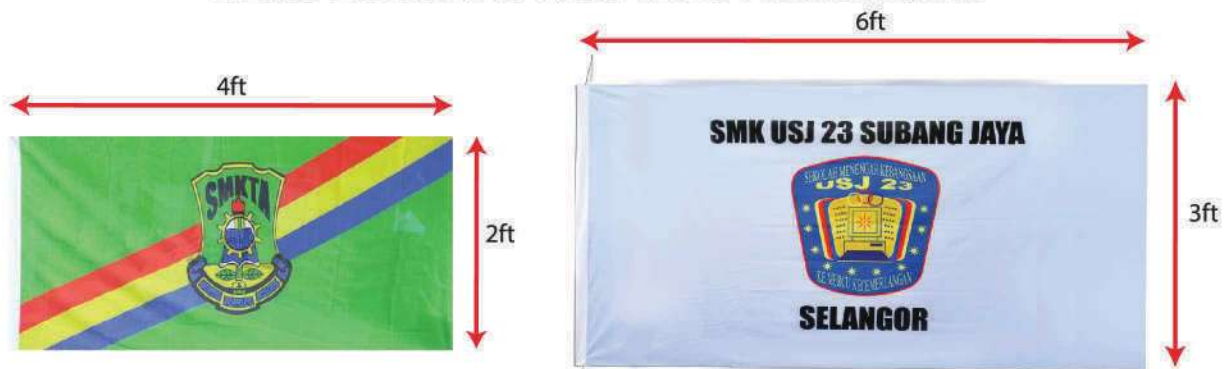

BENDERA SEKOLAH TEMPAHAN KHAS

FGFG-2446

RM 180.00/set (WM)
RM 198.00/set (EM)

BENDERA SEKOLAH KHAS 2 x 4ft (2's)

- Set of 2's
- Size : (H) 2 x (L) 4ft
- Material : Polyester
- Assorted colours

FGFG-2447

RM 298.00/set (WM)
RM 327.80/set (EM)

BENDERA SEKOLAH KHAS 2 x 4ft (4's)

- Set of 4's
- Size : (H) 2 x (L) 4ft
- Material : Polyester
- Assorted colours

FGFG-2448

RM 360.00/set (WM)
RM 396.00/set (EM)

BENDERA SEKOLAH KHAS 3 x 6ft (2's)

- Set of 2's
- Size : (H) 3 x (L) 6ft
- Material : Polyester
- Assorted colours

FGFG-2449

RM 598.00/set (WM)
RM 657.80/set (EM)

BENDERA SEKOLAH KHAS 3 x 6ft (4's)

- Set of 4's
- Size : (H) 3 x (L) 6ft
- Material : Polyester
- Assorted colours

FGFG-2450

RM 330.00/set (WM)
RM 363.00/set (EM)

BENDERA SEKOLAH KHAS 2 x 8ft (2's)

- Set of 2's
- Size : (L) 2 x (H) 8ft
- Material : Polyester
- Assorted colours

FGFG-2451

RM 550.00/set (WM)
RM 605.00/set (EM)

BENDERA SEKOLAH KHAS 2 x 8ft (4's)

- Set of 4's
- Size : (L) 2 x (H) 8ft
- Material : Polyester
- Assorted colours

TEMPAHAN KHAS JUGA DITERIMA

FABRIK BERKUALITI

WARNA CETAKAN BERKUALITI

TAHAN LASAK DAN RINGAN

- Diperbuat daripada fabrik polyester berkualiti, dijahit kemas, hasil cetak memuaskan, warna terang, tahan lasak ringan, kalis air, berkilat dan berkibar di udara.
- Memproduksi pelbagai jenis bahan dan size bendera mengikut pilihan anda.
- Bayaran tambahan bagi rekaan grafik akan dikenakan.
- Sila hantar rekaan anda kepada alamat email kami.

- 7 days production.
- Price inclusive basic artwork service.
- Charges is required for complex artwork designing service.

1. (H) 2 x (L) 4ft
2. (L) 2 x (H) 8ft
3. (H) 3 x (L) 6ft
4. Tempahan Khas