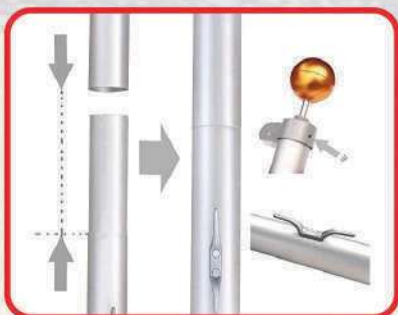

PSSB-0352

RM 550.00/set (WM)
RM 605.00/set (EM)

Stand sahaja dibekalkan. Menerima tempahan khas untuk pelbagai jenis bendera dan saiz.

OUTDOOR FLAG POLE 20ft

- 1 Unit
- Stand Height : (H)20ft
- Flag Size : (H)3 x (W)6ft (*Bendera tidak disertakan*)
- Height Adjustable
- Manual Disediakan
- Material : Heavy Duty Aluminium Alloy
- Tahan lasak untuk kegunaan luar bangunan

- Mudah untuk di pasang ketinggian boleh laras
- Sesuai untuk kegunaan luar
- Tahan lasak untuk kegunaan luar bangunan.

- Bahagian tiang bergelung untuk ditanam kedalam tanah sebagai penguat struktur tiang bendera.

Heavy Duty Aluminium