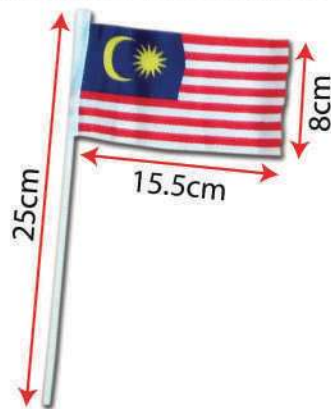

- 1 unit
- Saiz : (H)92 x (L)61cm
- Permukaan Kalis Air
- Dipasang pada papan chipboard
- 100% premium kualiti

FG-0055
 RM 54.00/set (WM)
 RM 59.40/set (EM)

MALAYSIA GIANT HAND HOLD FLAG

- Set of 12's
- Saiz pemegang : (H)60cm
- Saiz bendera : (L)60 x (H)30cm
- Handle : Plastic

FG-0056
 RM 57.60/set (WM)
 RM 63.40/set (EM)

MALAYSIA HAND HOLD FLAG 30x60 (VIP)

- Set of 12's
- Saiz pemegang : (H)60cm
- Saiz bendera : (L)60 x (H)30cm
- Handle : Wooden

ND-0085
 RM 10.80/set (WM)
 RM 11.90/set (EM)

HAND HOLD FLAG WITH MALAYSIA MAP

- Set of 12's
- Saiz pemegang : (H)36cm
- Saiz bendera : (L)30 x (H)15cm

PSPS-0193
 RM 9.60/set (WM)
 RM 10.60/set (EM)

HAND HOLD FLAG WITH STICK (S)

- Set of 12's
- Saiz pemegang : (H)23cm
- Saiz bendera : (L)15.5 x (H)8cm

FG-1114
 RM 15.00/set (WM)
 RM 16.50/set (EM)

HANDHOLD FLAG WITH STICK MALAYSIA (M)

- Set of 20's
- Saiz pemegang : (H)29.5cm
- Saiz bendera : (L)21 x (H)14cm

P-SPS-0194
 RM 20.00/set (WM)
 RM 22.00/set (EM)