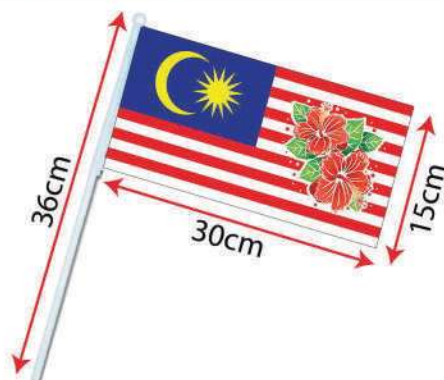

HAND HOLD FLAG WITH MALAYSIA MAP

- Set of 12's
- Saiz pemegang : (H)36cm
- Saiz bendera : (L)30 x (H)15cm

PSPS-0193
 RM 9.60/set (WM)
 RM 10.60/set (EM)

HAND HOLD FLAG WITH STICK (S)

- Set of 12's
- Saiz pemegang : (H)23cm
- Saiz bendera : (L)15.5 x (H)8cm

FG-1114
 RM 15.00/set (WM)
 RM 16.50/set (EM)

HANDHOLD FLAG WITH STICK MALAYSIA (M)

- Set of 20's
- Saiz pemegang : (H)29.5cm
- Saiz bendera : (L)21 x (H)14cm

P-SPS-0194
 RM 20.00/set (WM)
 RM 22.00/set (EM)

HAND HOLD FLAG WITH STICK (L)

- Set of 20's
- Saiz pemegang : (H)36cm
- Saiz bendera : (L)30 x (H)15cm

ND-0090
 RM 9.00/set (WM)
 RM 9.90/set (EM)

HAND HOLD FLAG HIBISCUS BATIK (L)

- Set of 10's
- Saiz pemegang : (H) 36cm
- Saiz bendera : (L)30 x (H) 15cm

HANDHOLD FLAG WITH STICK (ALL STATES)

RM 2.00/set (WM)
RM 2.20/set (EM)

- 14 negeri
- Saiz pemegang : (H)36cm
- Saiz bendera : (H)15 x (W)30cm
- Material : Polyester

MSIA-1038
WILAYAH PERSEKUTUAN

MSIA-1037
SELANGOR