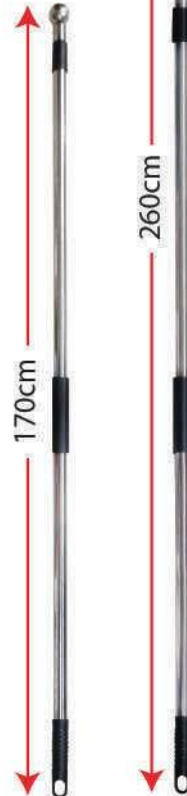

PSSB-0672

RM 48.00/set (WM)
RM 52.80/set (EM)

MARCHING POLE 2.6M (SILVER)

- 1 unit
- Height : (H)140cm (Min), 260cm (Max)
- Height Adjustable
- Material : Stainless Steel

HEIGHT ADJUSTABLE

HEAVY DUTY

PSSB-0351

RM 150.00/set (WM)
RM 165.00/set (EM)

MARCHING POLE

- 1 unit
- Height : (H)160cm (Min), 183cm (Max)
- Height Adjustable
- Material : Metal with natural wood finishing

160cm (Min), 183cm (Max)

HEIGHT ADJUSTABLE