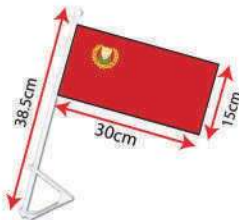

**MSIA-1040
KEDAH**