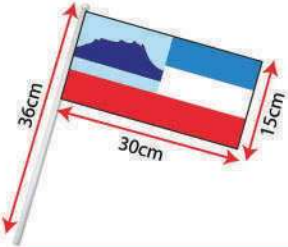

HANDHOLD FLAG WITH STICK (ALL STATES)

RM 2.00/set (WM)
RM 2.20/set (EM)

- 14 negeri
- Saiz pemegang : (H)36cm
- Saiz bendera : (H)15 x (W)30cm
- Material : Polyester