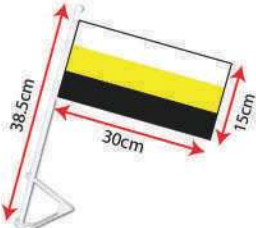

**MSIA-1042
PERAK**