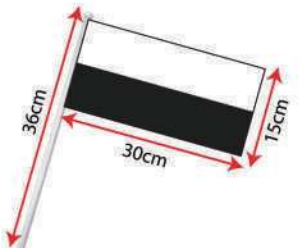

HANDHOLD FLAG WITH STICK (ALL STATES)

RM 2.00/set (WM)
RM 2.20/set (EM)

- 14 negeri
- Saiz pemegang : (H)36cm
- Saiz bendera : (H)15 x (W)30cm
- Material : Polyester