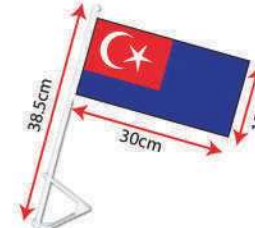

**MSIA-1045
JOHOR**