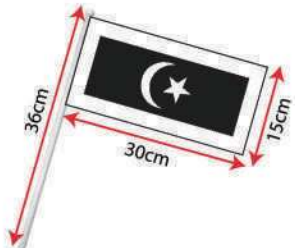

HANDHOLD FLAG WITH STICK (ALL STATES)

RM 2.00/set (WM)
RM 2.20/set (EM)

- 14 negeri
- Saiz pemegang : (H)36cm
- Saiz bendera : (H)15 x (W)30cm
- Material : Polyester